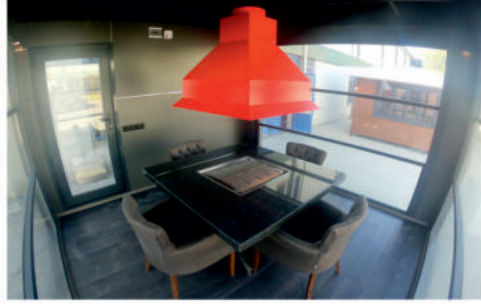

🇹🇷 Giyotin Camlı Mangal Kulübesi

🇬🇧 Barbecue Shack with Guillotine Glass

- Giyotin Camlı
- Mangallı
- Kaliteli Malzeme
- Farklı Renk Seçenekleri