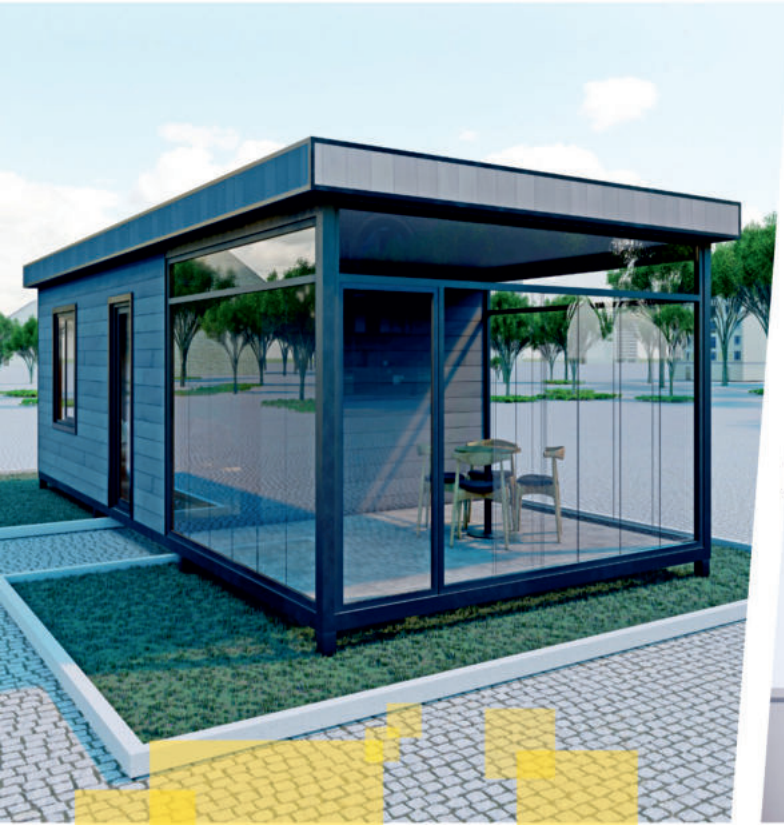

43 m² Verandalı Giyotin Camlı Yaşam Alanı

43 m² Living Area with Veranda
- Guillotine Glass (462 Sq Ft)

- Klima Takılabilir
- İzolasyonlu
- Kaliteli Malzeme
- PVC ve Giyotin Camlı
- Air Conditioner Can be Installed
- Insulated
- Quality Material
- with PVC and Guillotine Glass

Taksi Durağı

Taxi Station

- Tuvaetli
- Çardaklı
- PVC Camlı
- Güneş Enerjisi Takılabilir
- Klima Takılabilir
- with Toilet
- with Pergola
- with PVC Glass
- Solar Energy Pluggable
- Air Conditioner Can be Installed