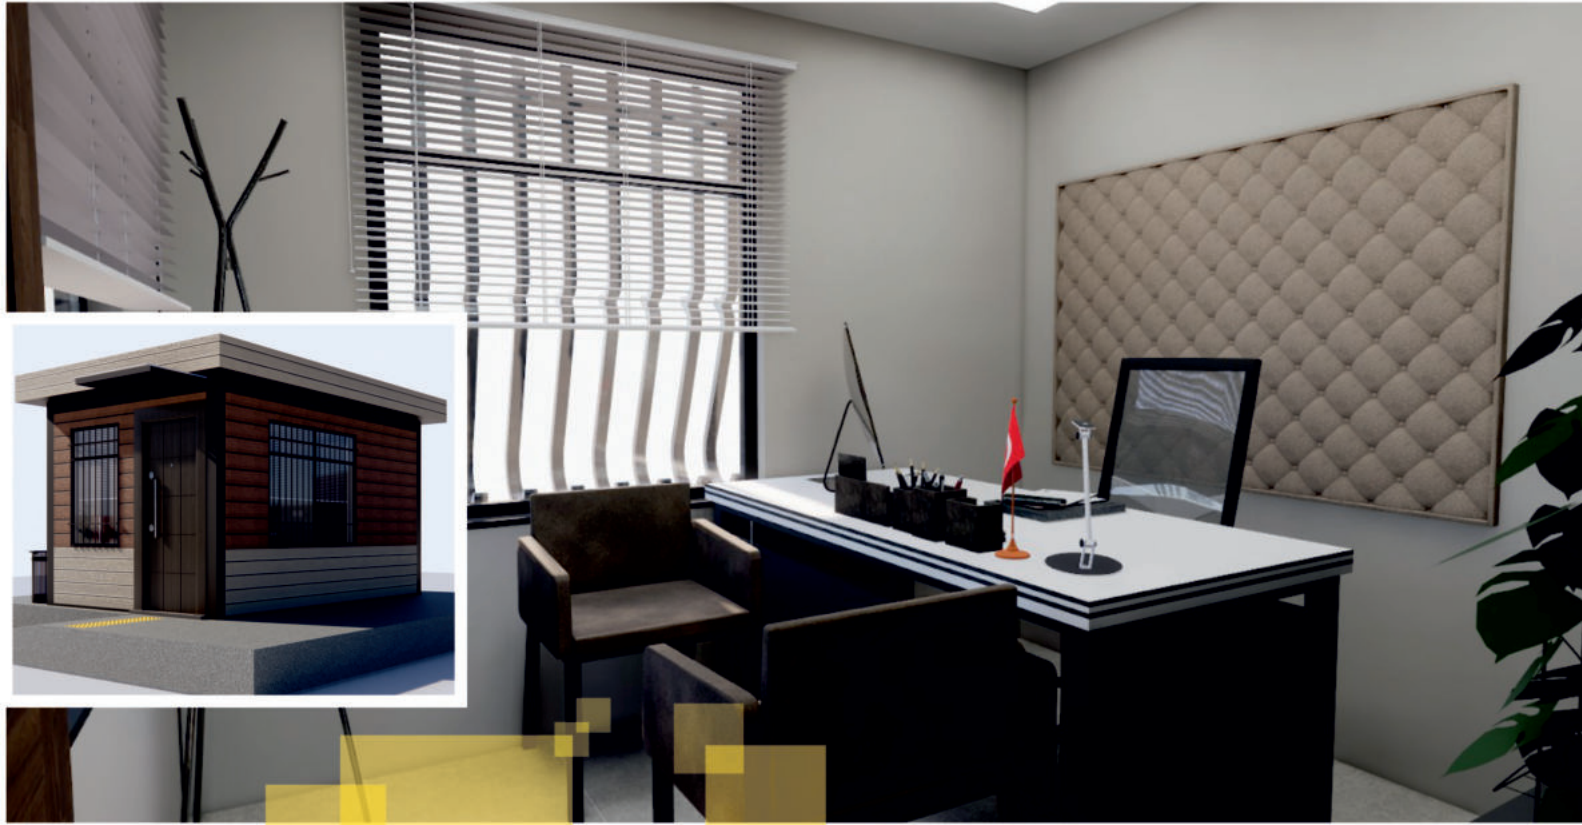

- PVC Camlı
- Tuvaetli
- Kaliteli Malzeme
- Uzun Ömürlü
- Kolay Taşınabilir
- with PVC Glass
- with Toilet
- Quality Material
- Long Lasting
- Easily Transportable