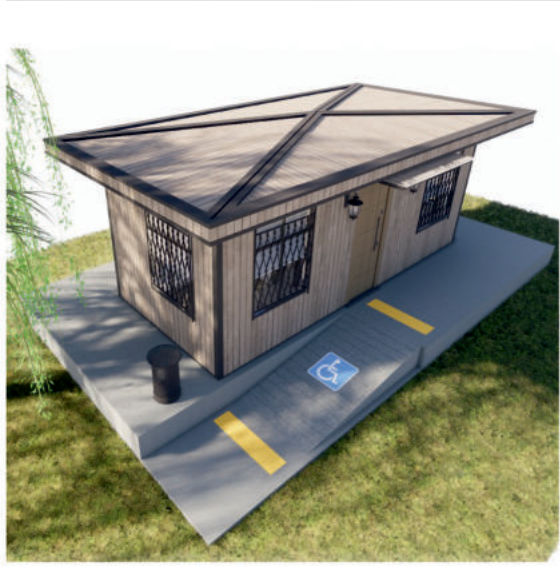

- PVC Camlı
- Tuvaetli
- Kaliteli Malzeme
- Uzun Ömürlü
- Kolay Taşınabilir
- with PVC Glass
- with Toilet
- Quality Material
- Long Lasting
- Easily Transportable