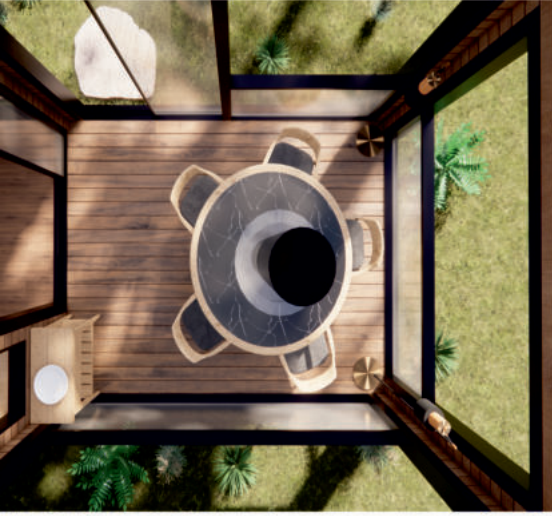

2 Floor Living Area with Terrace

2 Katlı Teraslı Yaşam Alanı

- with Guillotine Glass
- 2 Floor
- with Bathroom
- with Toilet
- with Kitchen
- with Balcony
- with Bedroom