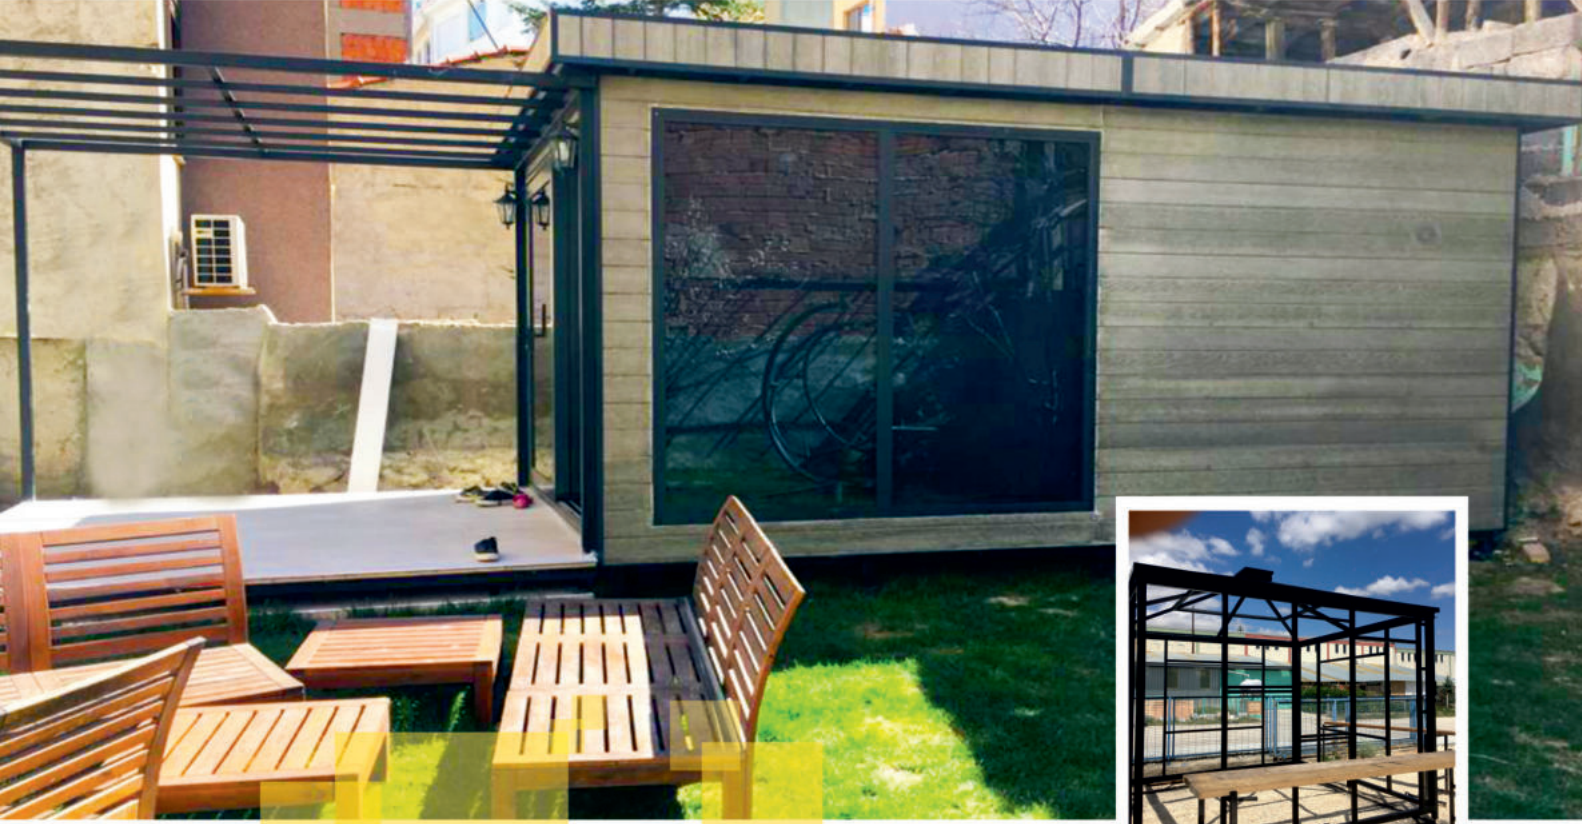

If it is a tailor that can transform multicolored fabrics into the model you have dreamed of according to your size, Kara Tiny House creates private shacks for you by combining the features, measurements, and even colors you want. You can decide the number of floors, square meters, glass, and door options as you wish, besides the additions to be made in the shacks, that completely manufactured especially. The solar energy system, webasto, an air conditioner can be installed in the shacks; fireplace, barbecue, sauna, and jacuzzi can be added. All our shacks are produced from insulated and long-lasting first quality materials. In addition to our models produced a single block; we also manufacture the easily portable living area with glass ceilings, wheels; shack models that two-floors, three-floors, with a garden, and also tiny house. In short, just imagine, let us manufacture.

▶ with American Kitchen ▶ with Veranda ▶ Quality Material

▶ Panoramic View ▶ with PVC and Guillotine Glass

- ▶ Kolay Taşınabilir ▶ Bahçeli ▶ Farklı Renk Seçenekleri
- ▶ Sipariş Üzerine Özel Üretim ▶ Giyotin Camlı ▶ Sürgülü Kapılı
- ▶ Easily Transportable ▶ with Garden ▶ Different Color Options
- ▶ Custom Made to Order ▶ with Guillotine Glass ▶ with Sliding Door

🇹🇷 30 m<sup>2</sup>, Şömineli, Mangallı, Mutfaklı Yaşam Alanı

🇬🇧 30 m<sup>2</sup> Living Area with Fireplace – Barbecue – Kitchen (322 Sq Ft)

▶ Mutfaklı ▶ Şömineli ▶ Giyotin Camlı

▶ Panoramik Manzara ▶ Mangallı