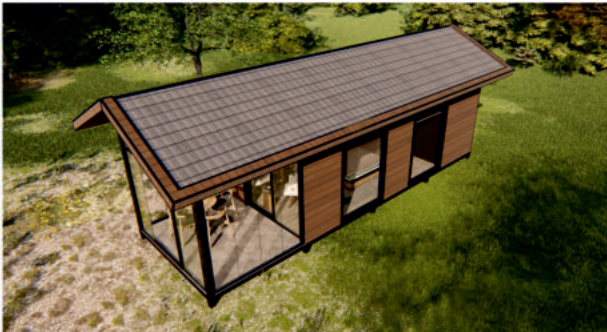

- Verandalı ▶ Yatak Odalı ▶ Kaliteli Malzeme
- Panoramik Manzara ▶ PVC ve Giyotin Camlı
- with Veranda ▶ with Bedroom ▶ Quality Material
- Panoramic View ▶ with PVC and Guillotine Glass